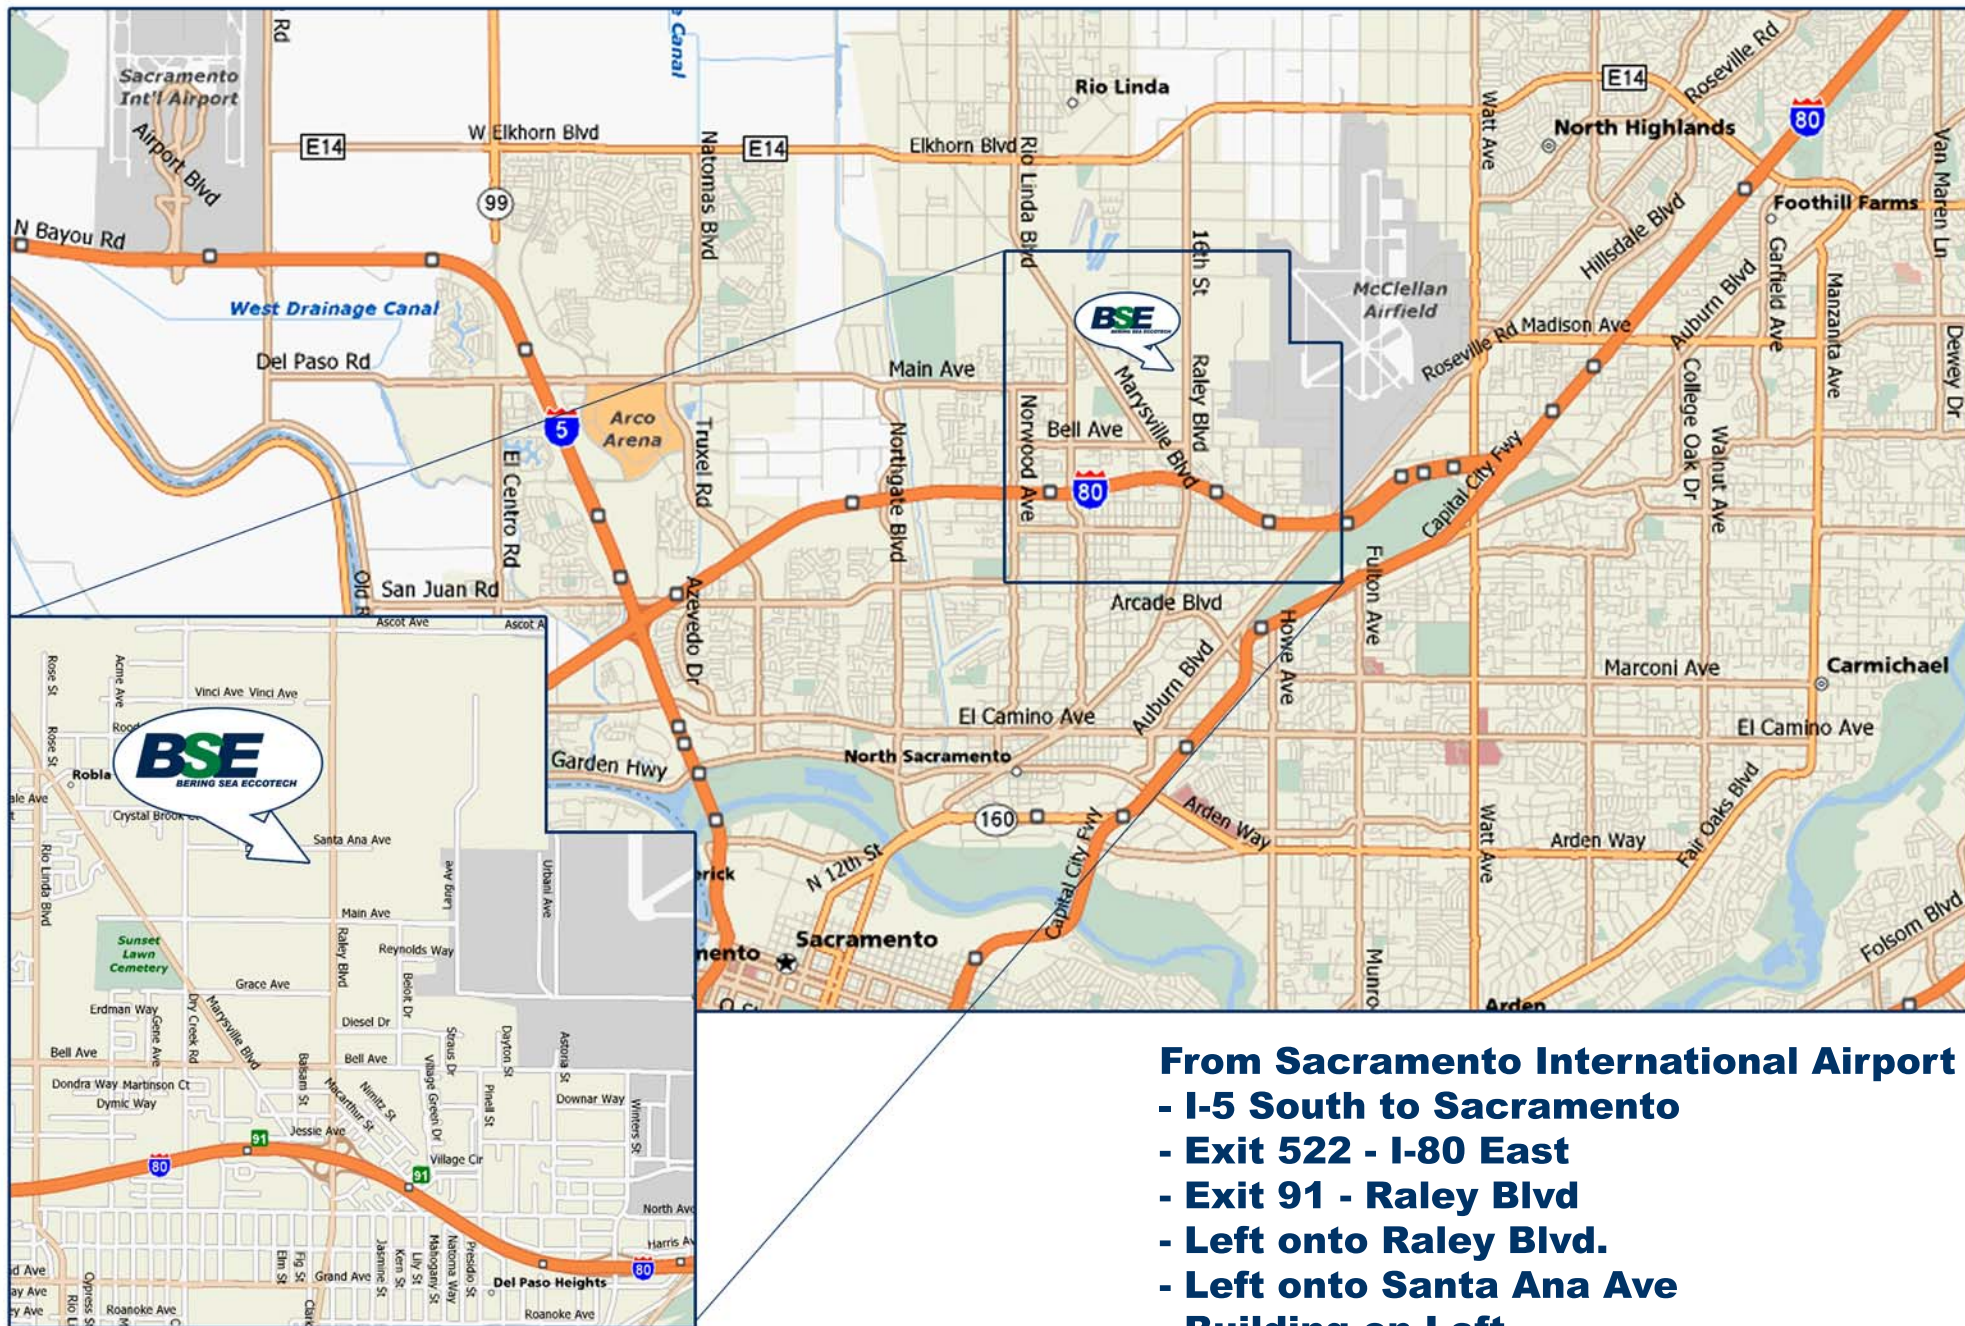

**1556B Santa Ana Avenue, Suite 120  
Sacramento, California, 95838  
Ph. (916)921-7464 Fx. (916)921-7463**

**From Sacramento International Airport**  
**- I-5 South to Sacramento**  
**- Exit 522 - I-80 East**  
**- Exit 91 - Raley Blvd**  
**- Left onto Raley Blvd.**  
**- Left onto Santa Ana Ave**  
**- Building on Left**