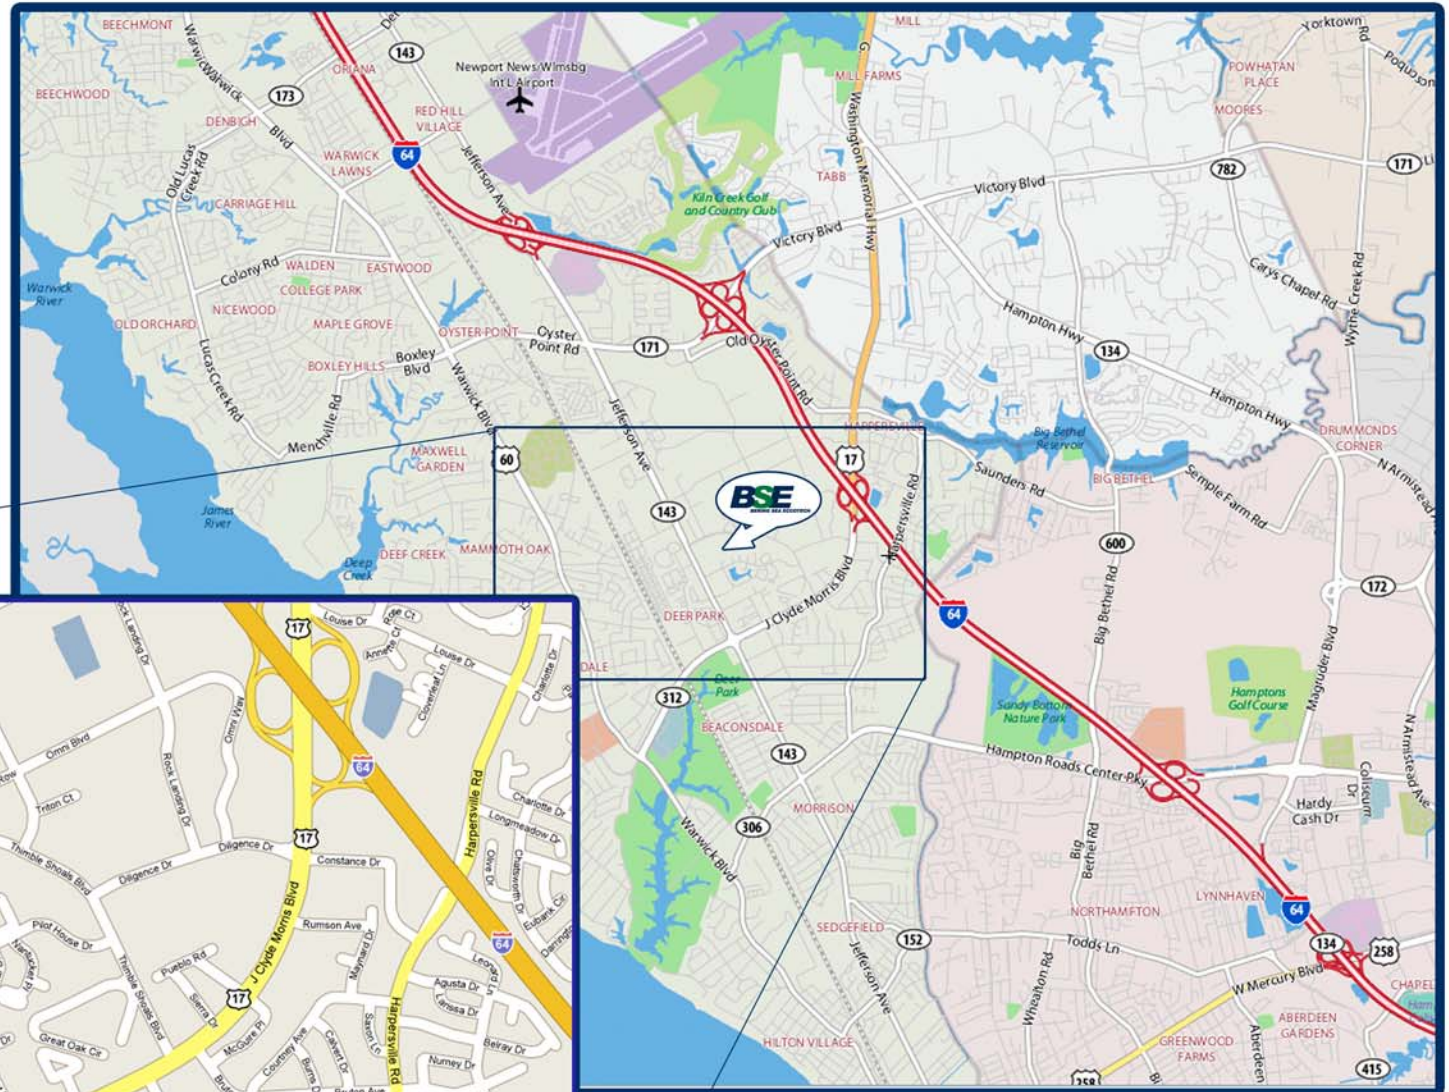

**606B Thimble Shoals Blvd. Suite B2  
Newport News, Virginia 23606  
Ph. (757)223-1446 Fx. (757)223-4141**

- Interstate 64 to**
- Exit 258A -J Clyde Morris Blvd**
  - Right onto Diligence Drive**
  - Right onto Thimble Shoals Blvd**
  - 606 Thimble Shoals Blvd on Left**